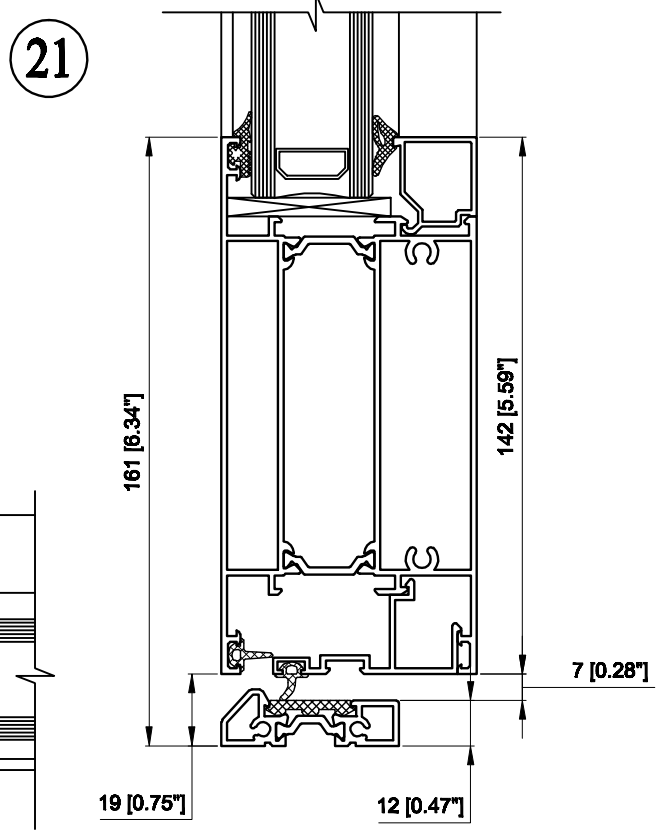

SERIES 2400

10

11

12

European Window Systems

1271 Boston Corners Rd. Millerton NY 12546

SERIES 2400

SERIES 2400