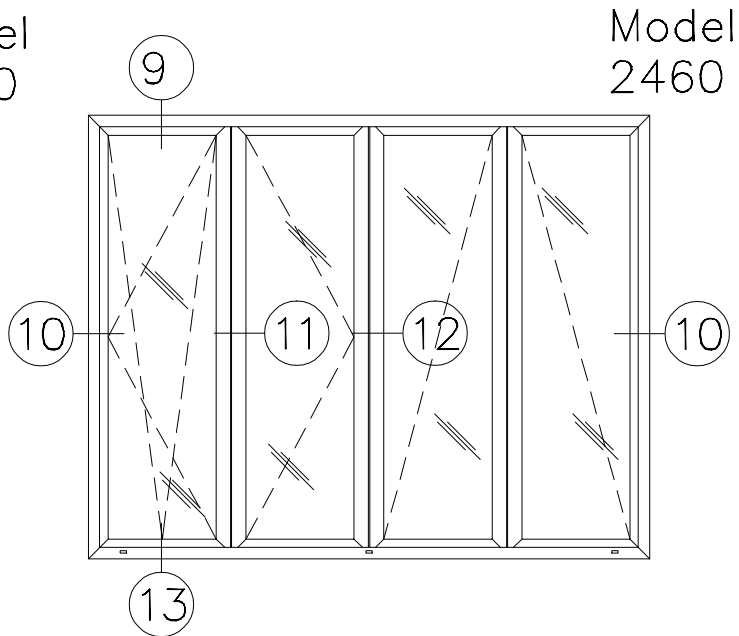

SERIES 2400