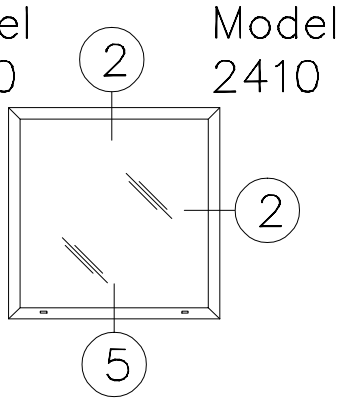

SERIES 2400