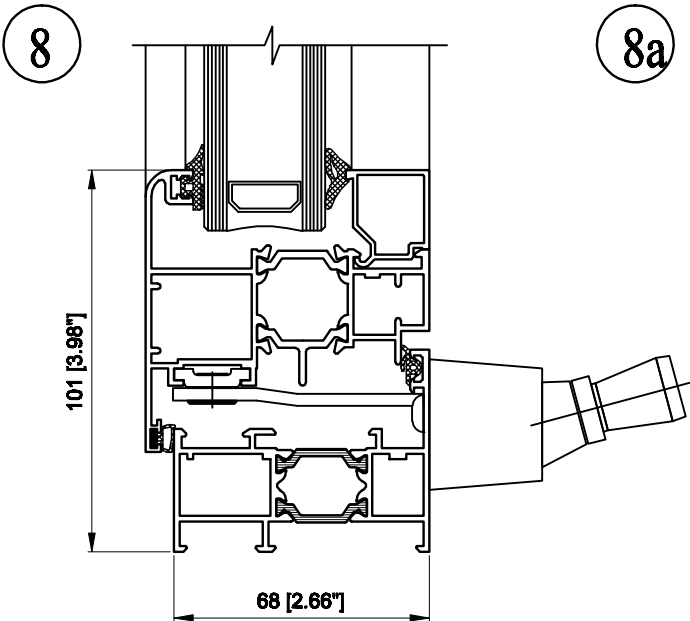

SERIES 2400

Note: Four bar hinges is available for smaller units.

SERIES 2400

9

14

13

European Window Systems

1271 Boston Corners Rd. Millerton NY 12546