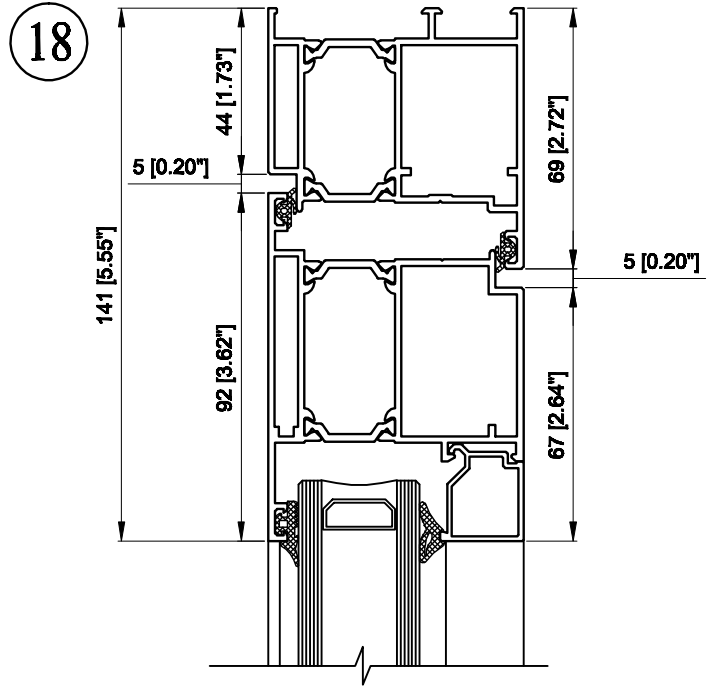

SERIES 2400

10

11

12

European Window Systems

1271 Boston Corners Rd. Millerton NY 12546

SERIES 2400

SERIES 2400