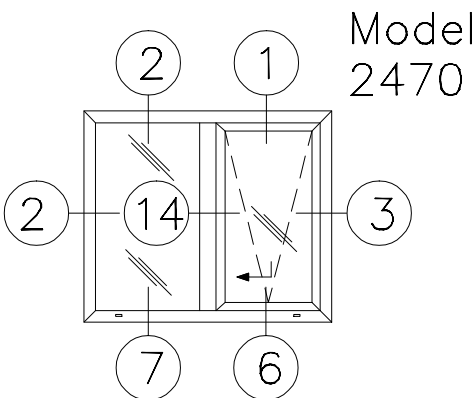

SERIES 2400