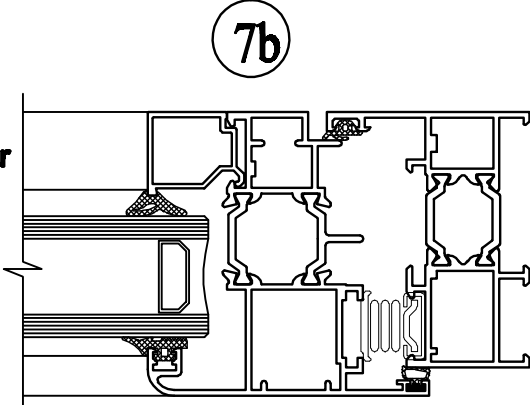

SERIES 2400

Note: Four bar hinges is available for smaller units.

SERIES 2400

9

14

13

European Window Systems

1271 Boston Corners Rd. Millerton NY 12546