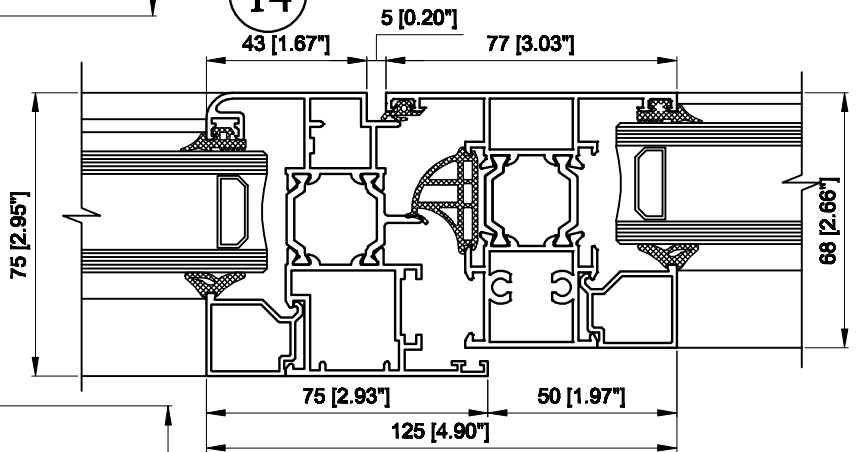

SERIES 2400

Note: Four bar hinges is available for smaller units.

SERIES 2400

9

14

13

European Window Systems

1271 Boston Corners Rd. Millerton NY 12546