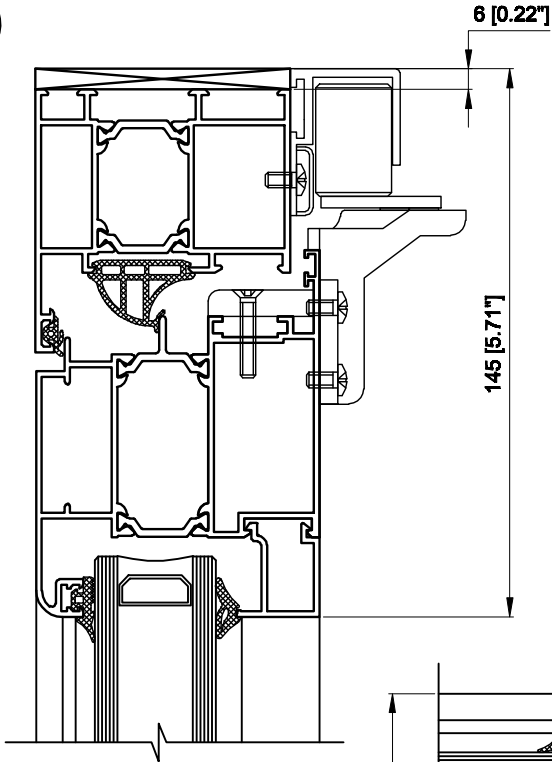

SERIES 2400

Note: Four bar hinges is available for smaller units.

SERIES 2400

9

14

13

European Window Systems

1271 Boston Corners Rd. Millerton NY 12546