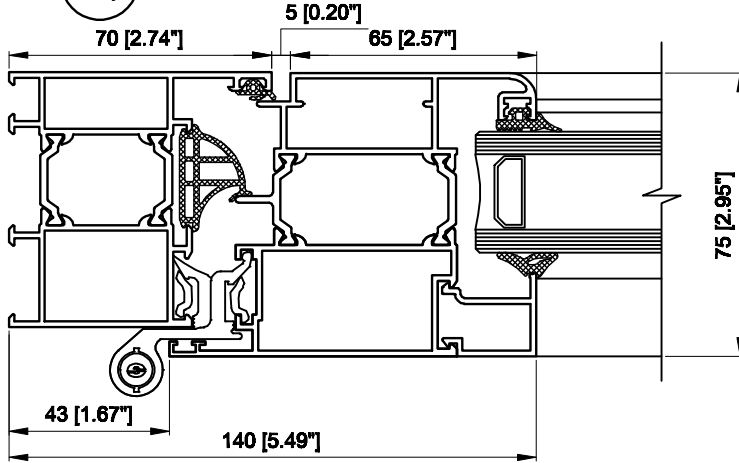

European Window Systems

1271 Boston Corners Rd. Millerton NY 12546

SERIES 2400

10