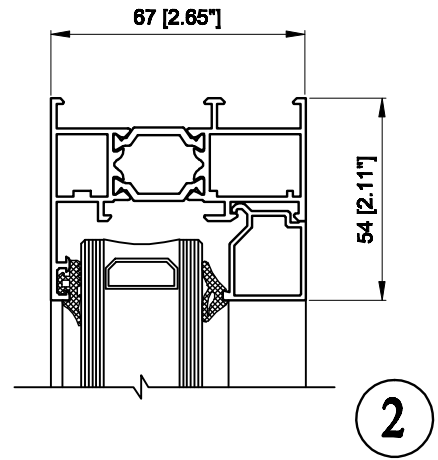

European Window Systems

1271 Boston Corners Rd. Millerton NY 12546

SERIES 2400