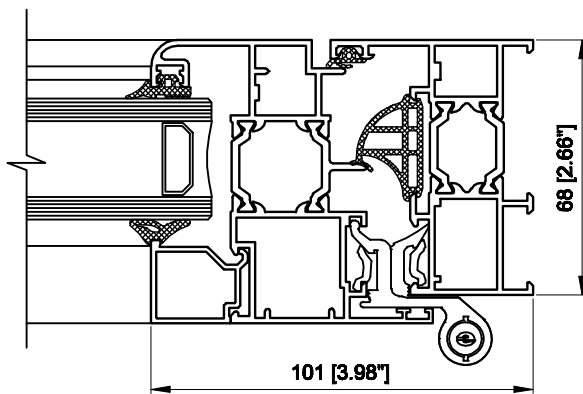

European Window Systems

1271 Boston Corners Rd. Millerton NY 12546

SERIES 2400