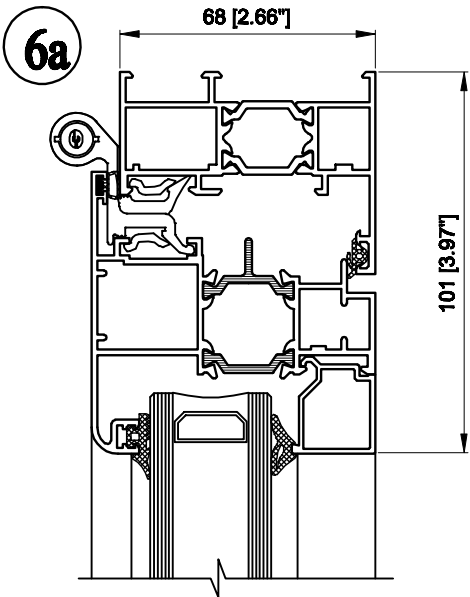

SERIES 2400

Note: Four bar hinges is available for smaller units.

SERIES 2400

9

14

13

European Window Systems

1271 Boston Corners Rd. Millerton NY 12546