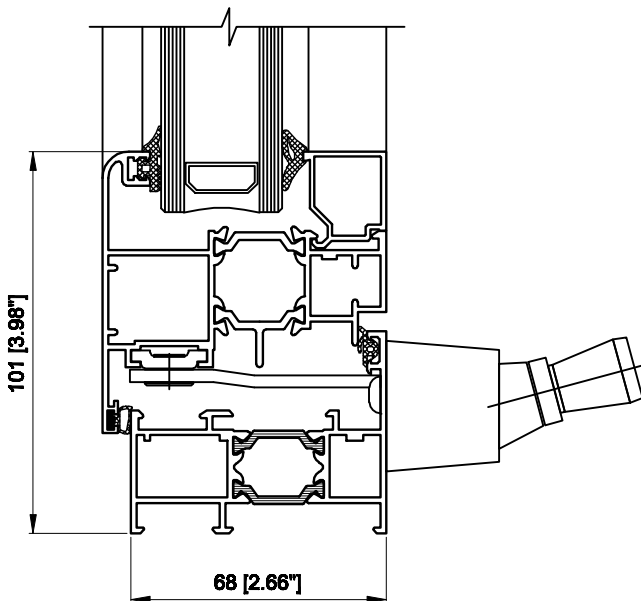

SERIES 2400

Note: Four bar hinges is available for smaller units.

SERIES 2400

9

14

13

European Window Systems

1271 Boston Corners Rd. Millerton NY 12546