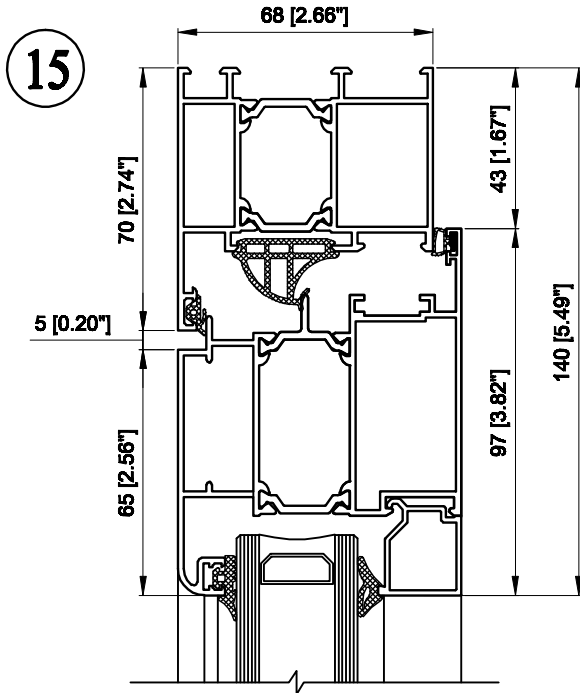

SERIES 2400

10

11

12

European Window Systems

1271 Boston Corners Rd. Millerton NY 12546

SERIES 2400

SERIES 2400