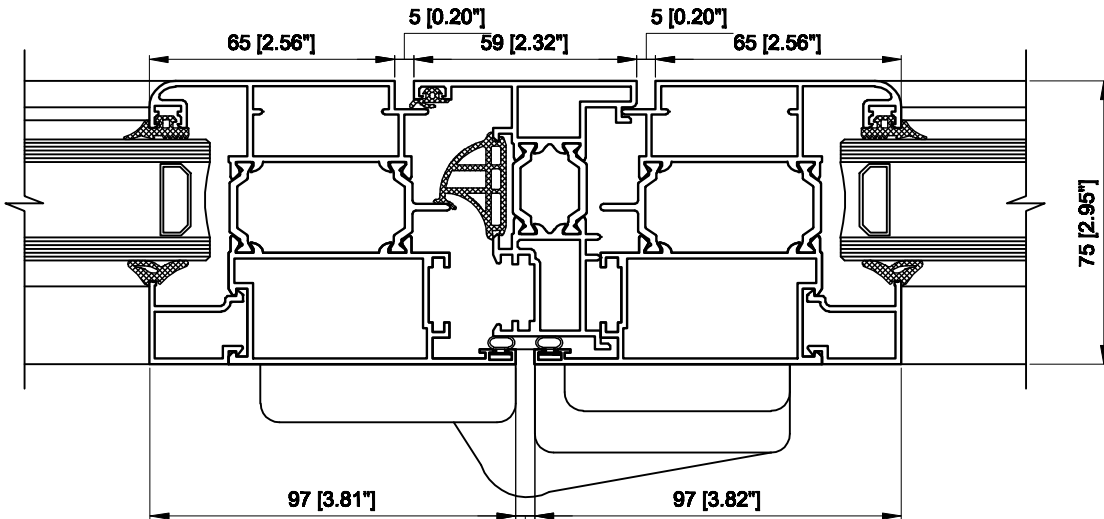

European Window Systems

1271 Boston Corners Rd. Millerton NY 12546

SERIES 2400

10

11

12