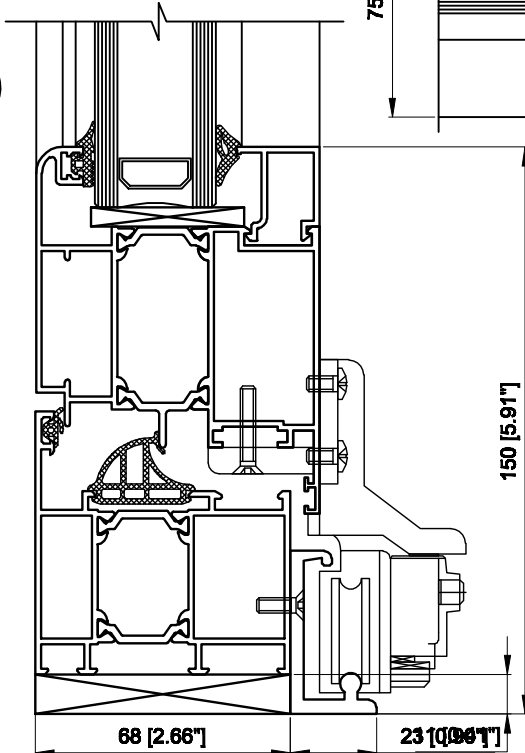

SERIES 2400

Note: Four bar hinges is available for smaller units.

SERIES 2400

9

14

13

European Window Systems

1271 Boston Corners Rd. Millerton NY 12546