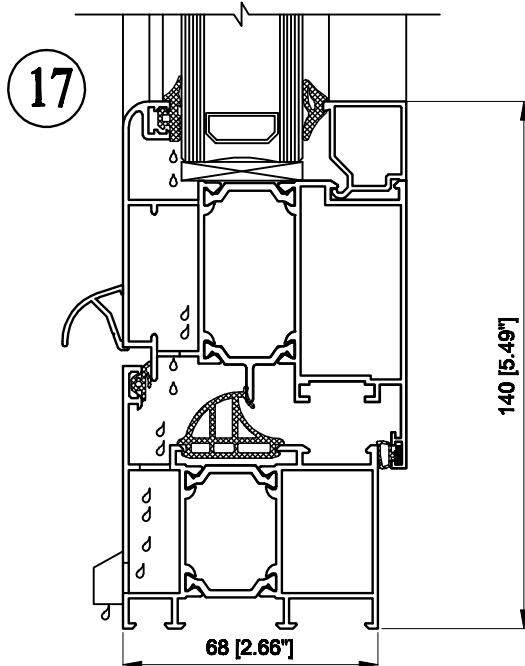

SERIES 2400

10

11

12

European Window Systems

1271 Boston Corners Rd. Millerton NY 12546

SERIES 2400

SERIES 2400