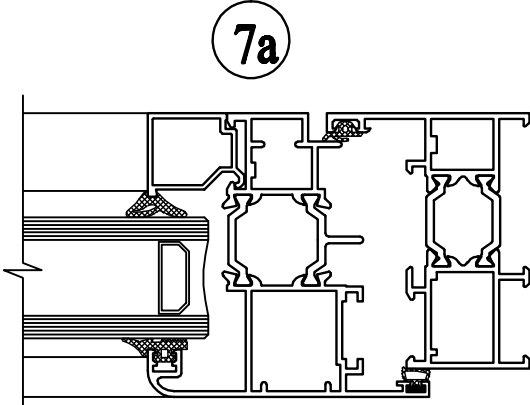

SERIES 2400

Note: Four bar hinges is available for smaller units.

SERIES 2400

9

14

13

European Window Systems

1271 Boston Corners Rd. Millerton NY 12546