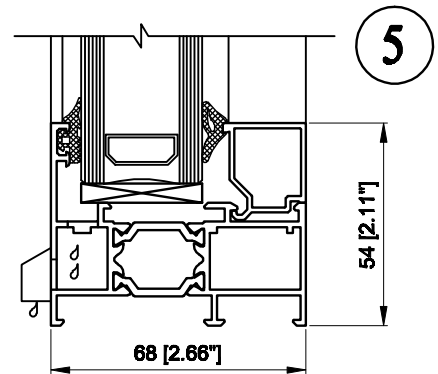

European Window Systems

1271 Boston Corners Rd. Millerton NY 12546

SERIES 2400