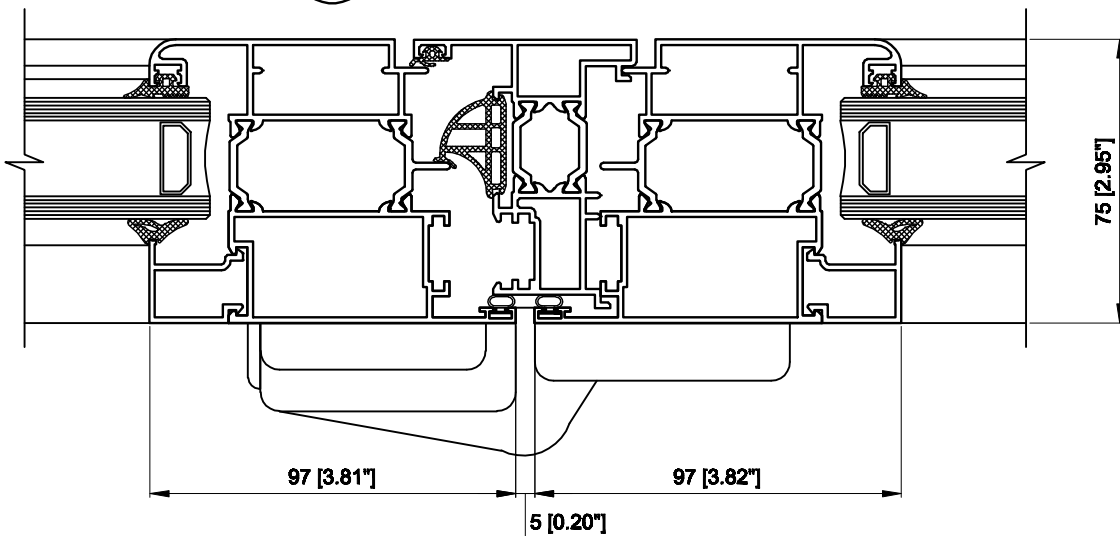

SERIES 2400

10

11

12

European Window Systems

1271 Boston Corners Rd. Millerton NY 12546

SERIES 2400

SERIES 2400