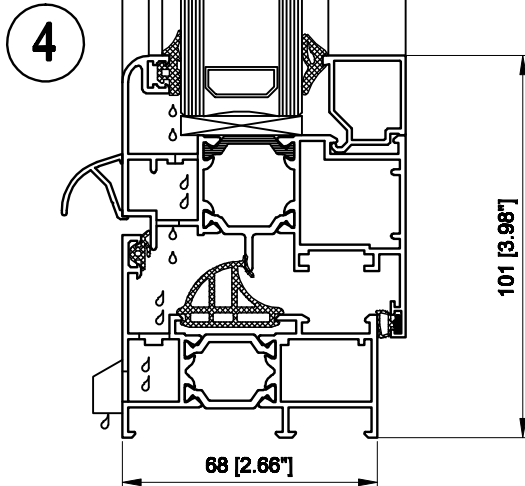

European Window Systems

1271 Boston Corners Rd. Millerton NY 12546

SERIES 2400