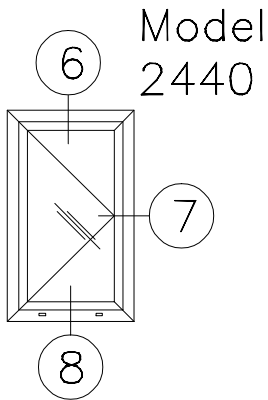

SERIES 2400