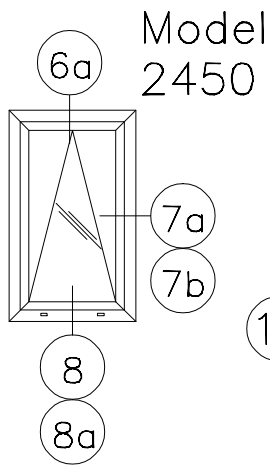

SERIES 2400