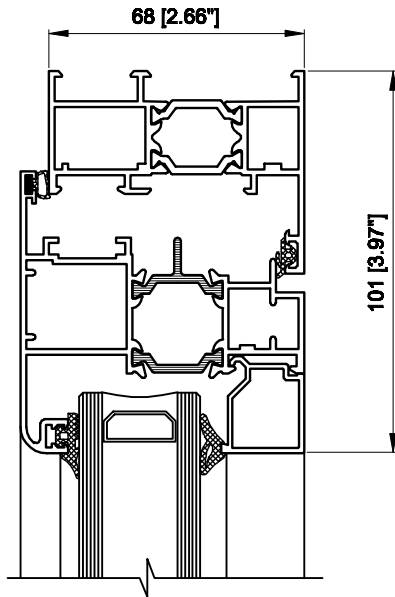

SERIES 2400

6