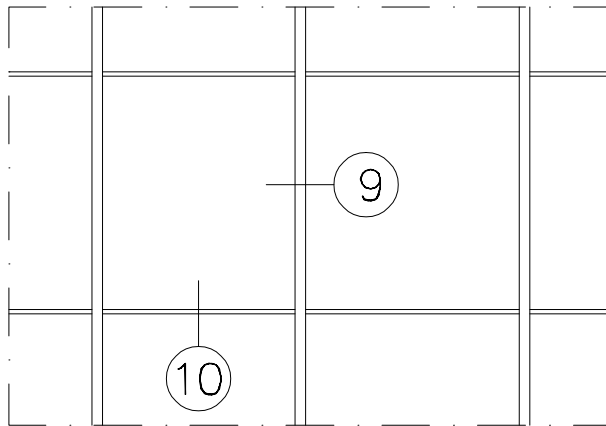

European Window Systems

1271 Boston Corners Rd. Millerton NY 12546

Serie 8500

classic structure

classic structure

2 side structural glazing

4 side structural glazing

European Window Systems