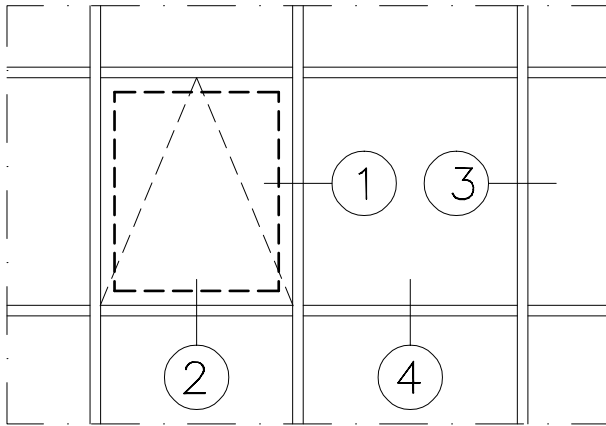

European Window Systems

1271 Boston Corners Rd. Millerton NY 12546

Serie 8500

classic structure

classic structure

2 side structural glazing

4 side structural glazing

European Window Systems