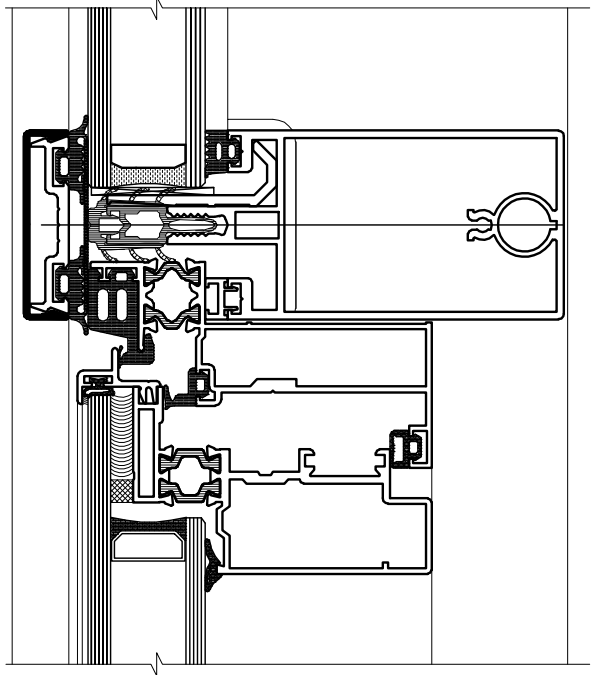

European Window Systems

1271 Boston Corners Rd. Millerton NY 12546

Serie 8500

1