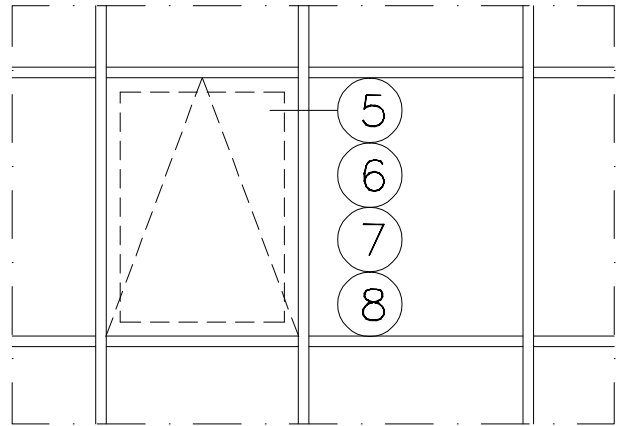

European Window Systems

1271 Boston Corners Rd. Millerton NY 12546

Serie 8500

classic structure

classic structure

2 side structural glazing

4 side structural glazing

European Window Systems