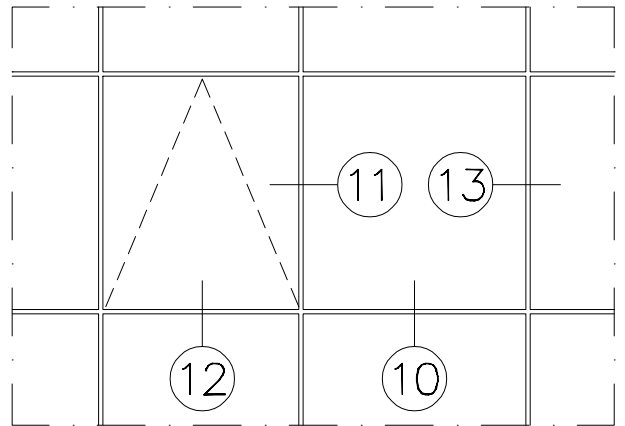

European Window Systems

1271 Boston Corners Rd. Millerton NY 12546

Serie 8500

classic structure

classic structure

2 side structural glazing

4 side structural glazing

European Window Systems